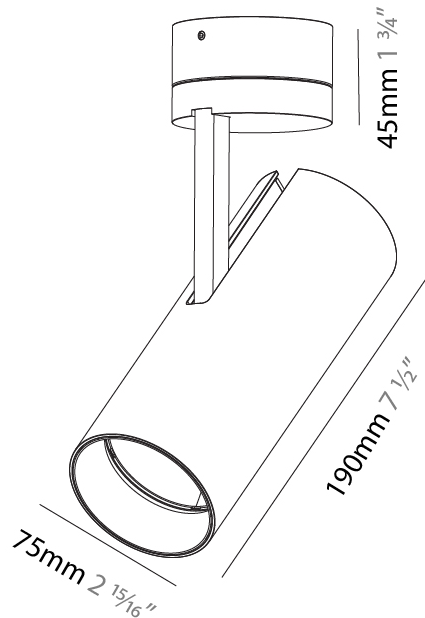

GENERAL

Series: Imagine
Subseries: Imagine 75
Brand: Prolicht
Division: Architectural
Mounting Type: Surface
Mounting Location: Ceiling
Subcategory: Spots

PHYSICAL

Shape: Cylinder
Diameter (mm): 75
Diameter (in): 2 ¹⁵/₁₆
Height (mm): 190
Height (in): 7 ¹/₂
Max. Overall Height (mm): 235
Max. Overall Height (in): 9 ³/₄
Light Distribution: Adjustable / Direct
Weight (kg): 0.919
Weight (lbs): 2.02
Fixture Finish: SSR / BKV / CWI / CRY / HAB / LAG / UFT / ITA / RUA / RUR / MIC / FTG / MYG / TWT / LOD / PUS / FRO / FUP / KIA / POP / BLS / SPG / MEY / GOH / GUM / CHC / COM / ABZ / JAG / OBR / MOS / ROR
Fixture Material: Aluminum Die Cast

ELECTRICAL

Lamp Type: LED (Zhaga Standard)
Input Wattage (W): 13.2 / 16.5
Total Output Wattage (W): 12 / 15
Dimming: Tri-Mode (Non-Dimming and Phase Dimming (120Vac only) and 0-10V Dimming)
Driver Included: Yes
Driver Location: Integrated
Driver Type: Constant Current - Universal
Driver Class: Class 2
Input Voltage (V): 120 - 277
Constant Current (MA): 350

LED

Number of LEDs: 1
Color Temperature (°K): 2700 / 3000 / 3500 / 4000
Max. Delivered Lumen (lm): 870 / 970 / 1038 / 1060
CRI: >90 CRI
Lamp Life (hrs): 50000

OPTICAL

Reflector°: 10
Adjustability: Rotational 350°; Tilt 90°

RATINGS AND CERTIFICATIONS

Certified By: Certified for North American Standards
IP rating: IP20

PROJECT
TYPE
SPECIFIER
QUANTITY
DATE