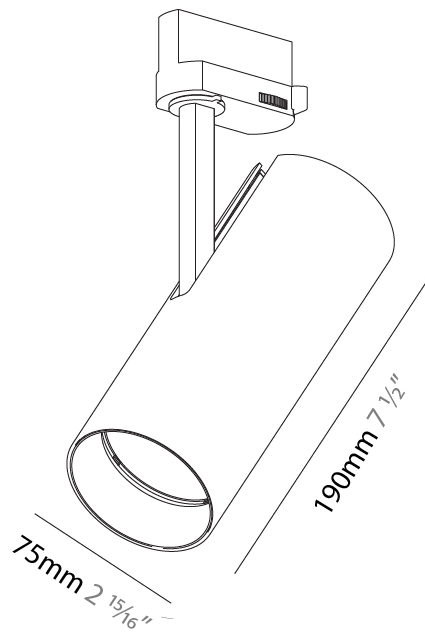

PHYSICAL

Shape: Cylinder
Diameter (mm): 75
Diameter (in): 2 15/16
Height (mm): 190
Height (in): 7 1/2
Max. Overall Height (mm): 210
Max. Overall Height (in): 8 1/4
Light Distribution: Adjustable / Direct
Weight (kg): 0.716
Weight (lbs): 1.58
Fixture Finish: SSR / BKV / CWI / CRY / HAB / LAG / UFT / ITA / RUA / RUR / MIC / FTG / MYG / TWT / LOD / PUS / FRO / FUP / KIA / POP / BLS / SPG / MEY / GOH / GUM / CHC / COM / ABZ / JAG / OBR / MOS / ROR
Holder Finish: BLK / WHI / SIL
Fixture Material: Aluminum Die Cast

ELECTRICAL

Lamp Type: LED (Zhaga Standard)
Input Wattage (W): 14
Total Output Wattage (W): 12.8
Dimming: Tri-Mode (Non-Dimming and Phase Dimming (120Vac only) and 0-10V Dimming)
Driver Included: Yes
Driver Location: Integrated
Driver Type: Constant Current - Universal
Driver Class: Class 2
Input Voltage (V): 120 - 277
Constant Current (MA): 350

LED

Number of LEDs: 1
Color Temperature (°K): 2700 / 3000 / 3500 / 4000
Max. Delivered Lumen (lm): 1124 / 1210 / 1258 / 1284
Nominal Lumen (lm): 1246 / 1342 / 1396 / 1424
CRI: >90 CRI
Lamp Life (hrs): 50000

OPTICAL

Optic: Lens Pack - No Lens / Linear Spread Lens / Honeycomb / Spread Lens
Beam Angle: 12
Adjustability: Rotational 350°; Tilt 90°

RATINGS AND CERTIFICATIONS

Certified By: Certified for North American Standards
IP rating: IP20

PROJECT
TYPE
SPECIFIER
QUANTITY
DATE